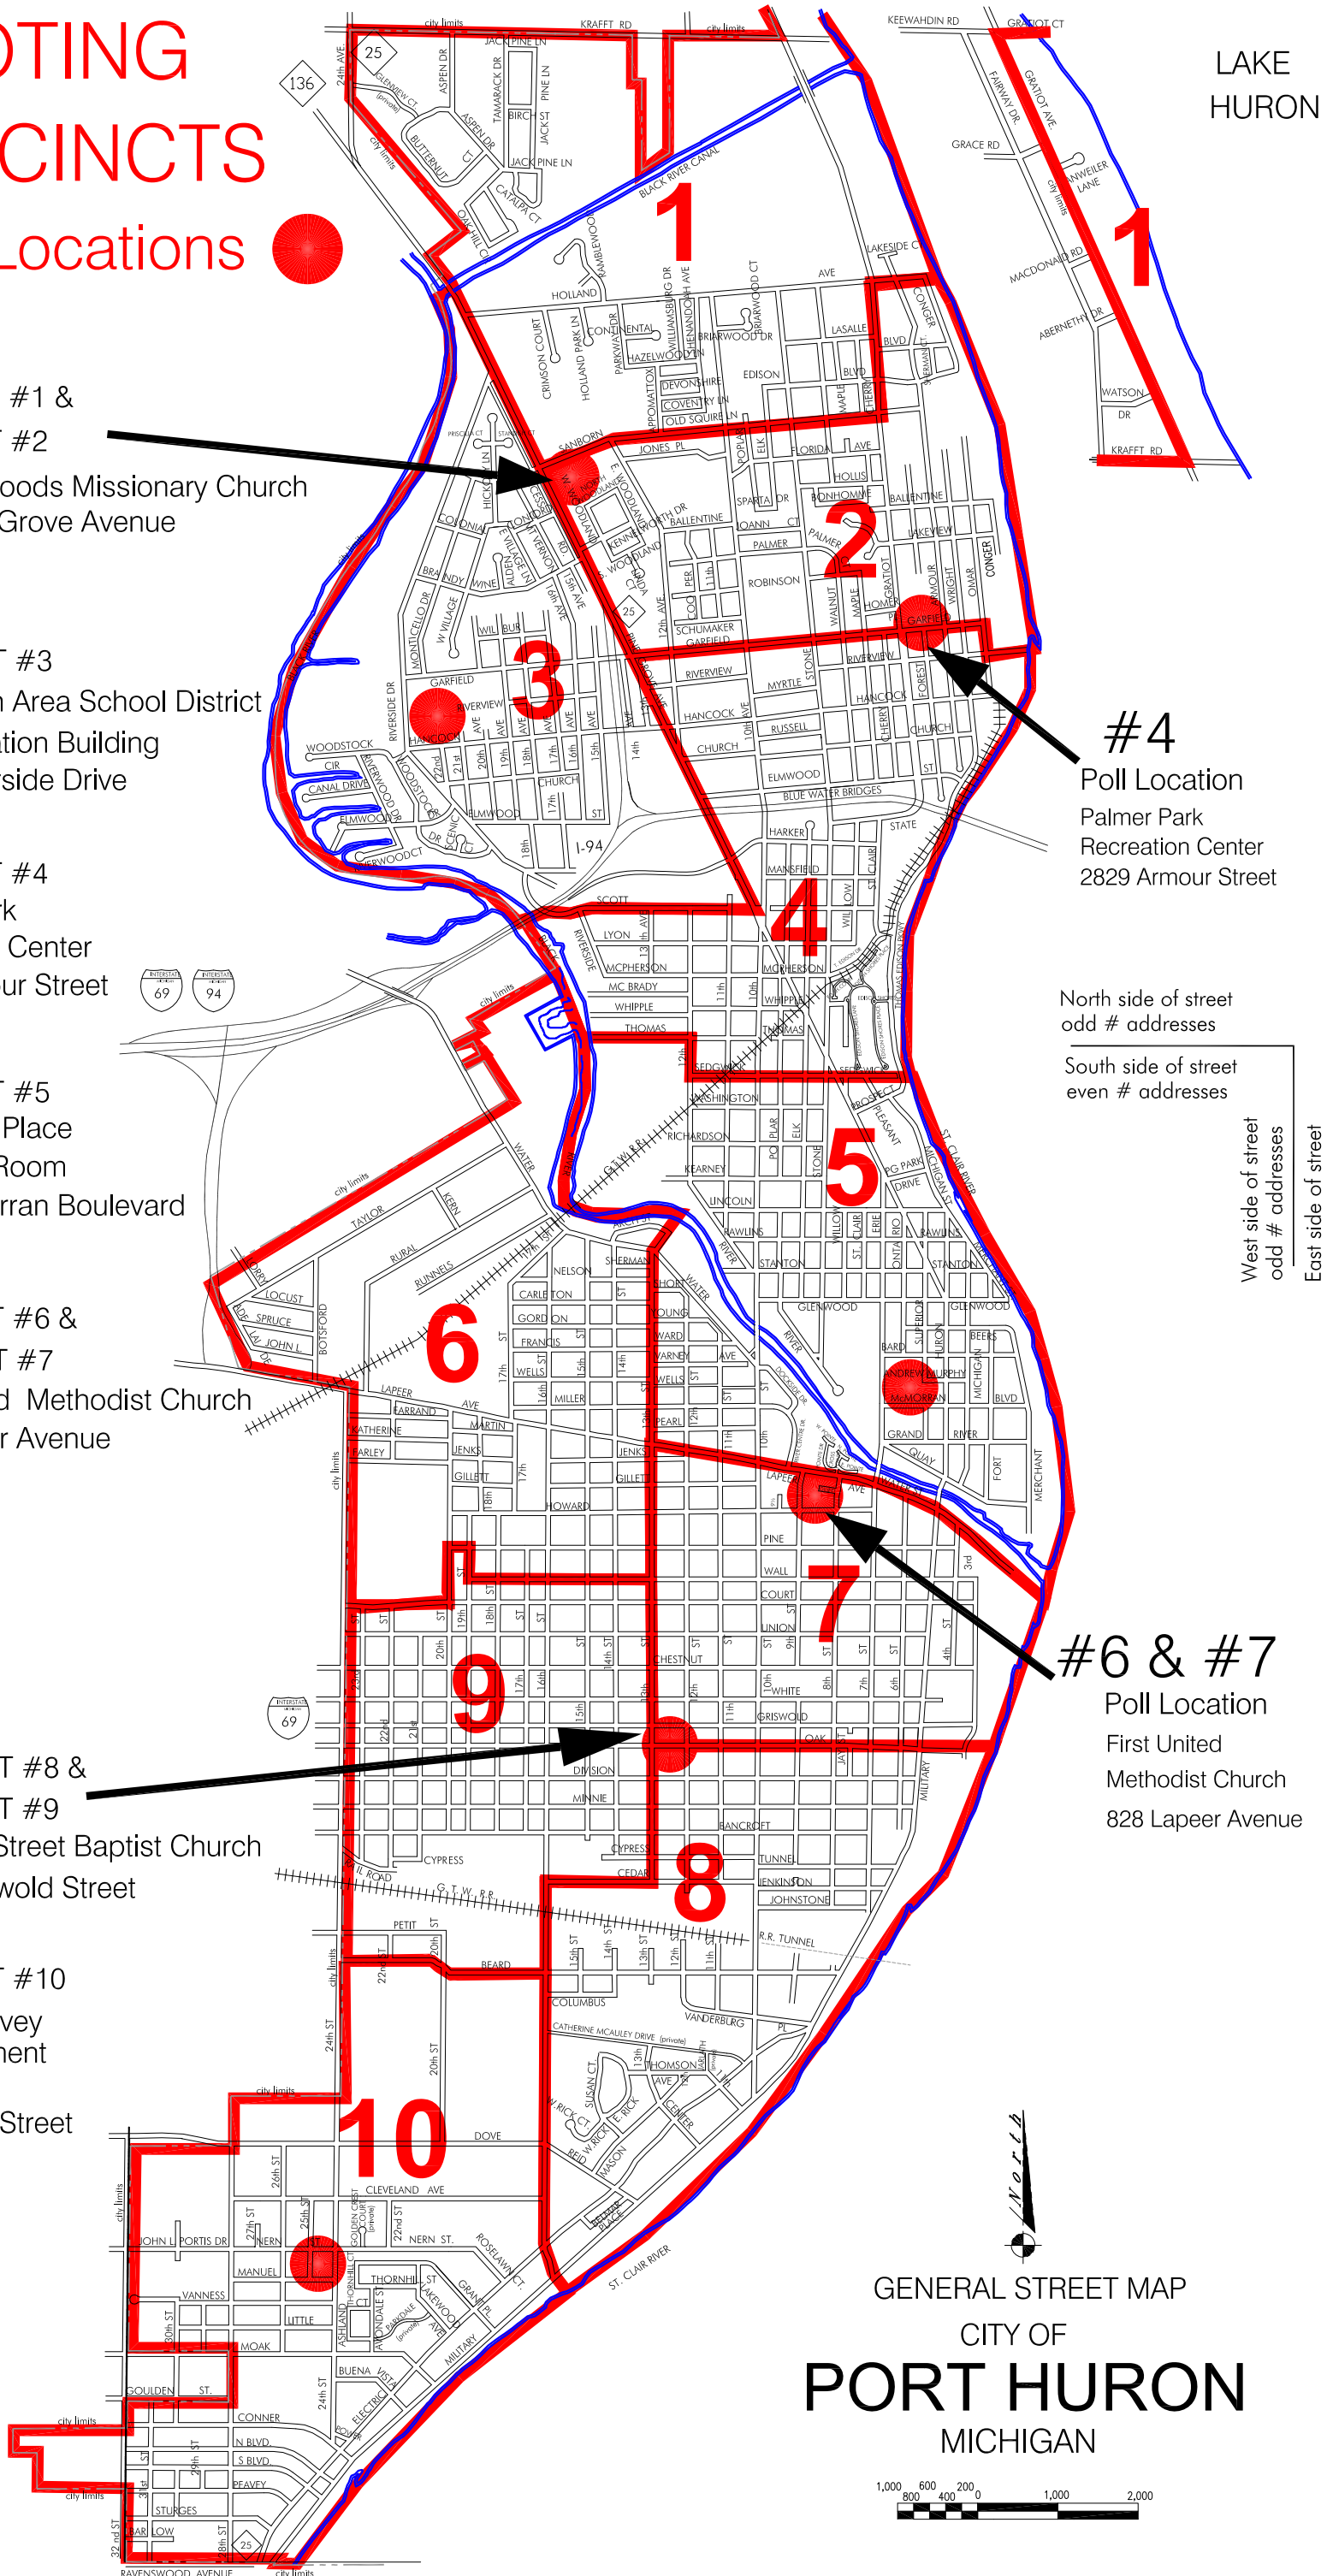

VOTING PRECINCTS

Poll Locations

PRECINCT #1 &
PRECINCT #2

Colonial Woods Missionary Church
3240 Pine Grove Avenue

PRECINCT #3

Port Huron Area School District
Administration Building
2720 Riverside Drive

PRECINCT #4

Palmer Park
Recreation Center
2829 Armour Street

PRECINCT #5

McMorran Place
Memorial Room
701 McMorran Boulevard

PRECINCT #6 &
PRECINCT #7

First United Methodist Church
828 Lapeer Avenue

PRECINCT #8 &
PRECINCT #9

Griswold Street Baptist Church
1232 Griswold Street

PRECINCT #10

Eleger Harvey
Re-investment
Center
3013-24th Street

#4
Poll Location
Palmer Park
Recreation Center
2829 Armour Street

North side of street
odd # addresses
South side of street
even # addresses

West side of street
odd # addresses
East side of street
even # addresses

#6 & #7
Poll Location
First United
Methodist Church
828 Lapeer Avenue

GENERAL STREET MAP
CITY OF
PORT HURON
MICHIGAN