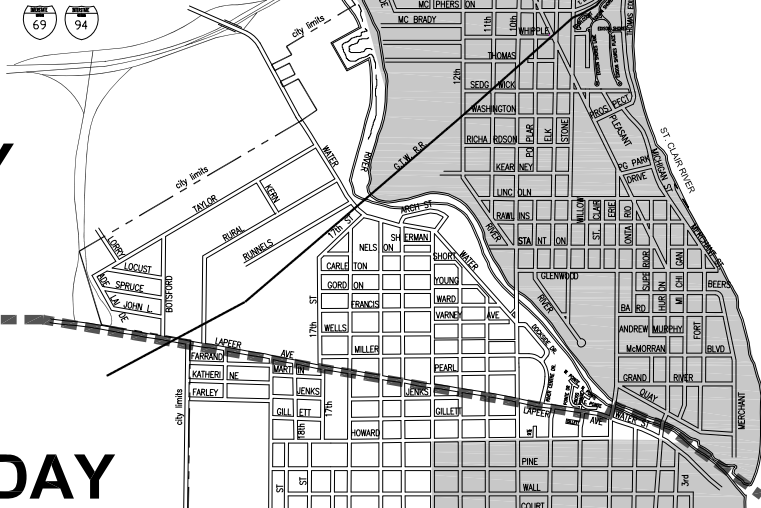

LAKE HURON

MONDAY

Both sides of
Hancock east of
Pine Grove
collected
on Monday

TUESDAY

Both sides of
Lapeer collected
on Tuesday

WEDNESDAY

Both sides of
Oak collected
on Wednesday

THURSDAY

Shaded areas
Please reference the
recycling calendar for
pick-up schedule

GENERAL STREET MAP
CITY OF
PORT HURON
MICHIGAN