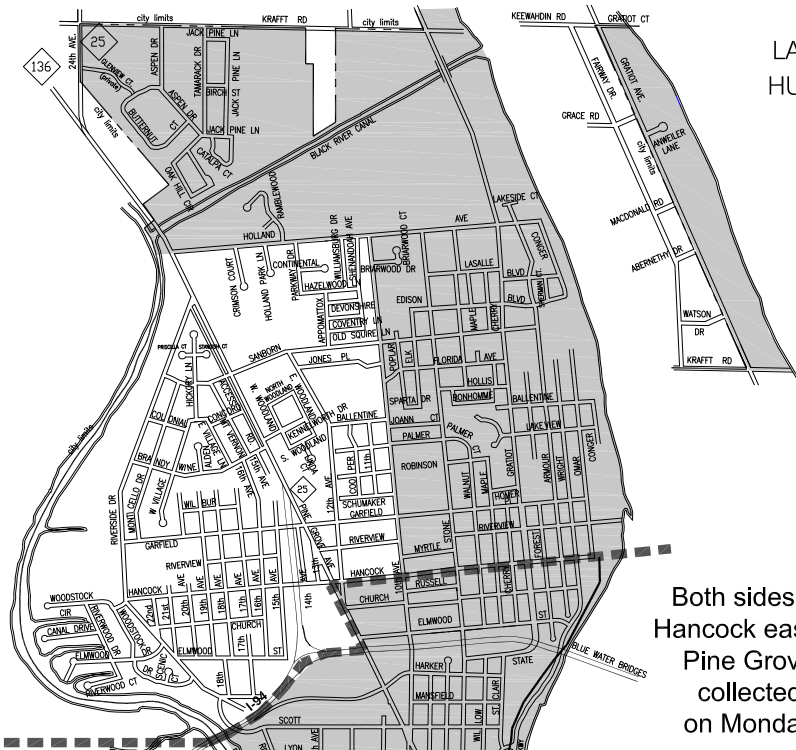

LAKE HURON

MONDAY

Both sides of
Hancock east of
Pine Grove
collected
on Monday

TUESDAY

Both sides of
Lapeer collected
on Tuesday

WEDNESDAY

Both sides of
Oak collected
on Wednesday

THURSDAY

Shaded areas
Please reference the
recycling calendar for
pick-up schedule

GENERAL STREET MAP
CITY OF
PORT HURON
MICHIGAN