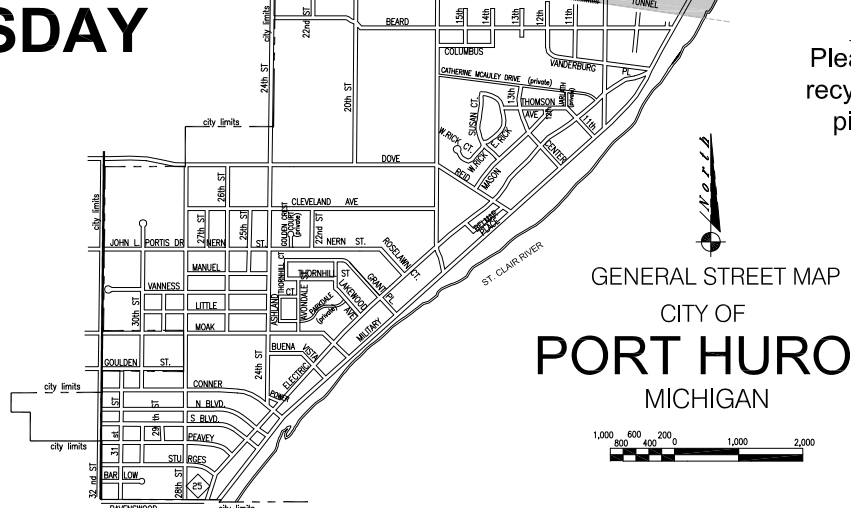

LAKE HURON

MONDAY

Both sides of
Hancock east of
Pine Grove
collected
on Monday

TUESDAY

Both sides of
Lapeer collected
on Tuesday

WEDNESDAY

Both sides of
Oak collected
on Wednesday

THURSDAY

Shaded areas
Please reference the
recycling calendar for
pick-up schedule

GENERAL STREET MAP
CITY OF
PORT HURON
MICHIGAN